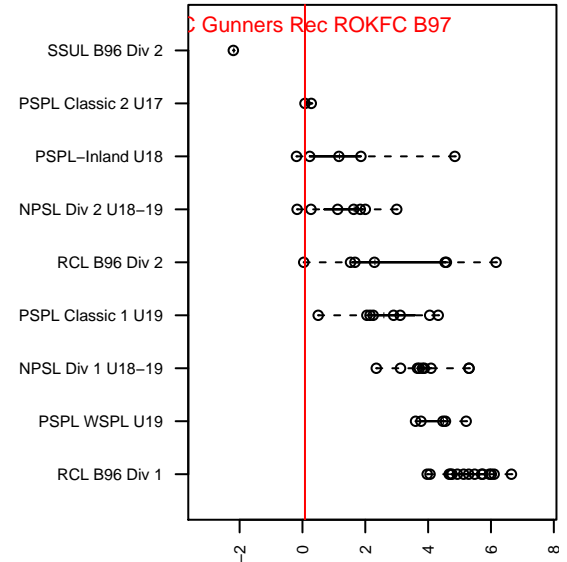

# ISC Gunners Rec ROKFC B97

Issaquah SC  
Issaquah, WA  
B97 total strength=1258  
attack=6.13 defense=3.89  
fall league = PSPL Classic 2 U17

alt names used:

Venues played:  
2015 PSPL Classic 2 U17

**attack and defense variance (black dot)  
relative to other teams  
and top 10 in region**

**attack and defense rating  
relative to others at age  
and all opponents in last 13 months**

**Performance relative to 13 month average**

**Performance relative to 13 month average**

<b>date</b>	<b>home</b>		<b>away</b>		<b>venue</b>	<b>pred.home</b>	<b>pred.away</b>
2015-11-22	ISC Gunners Select B97	1	ISC Gunners Rec ROKFC B97	1	2015 PSPL Classic 2 U17	1.74	1.15
2015-11-15	Nortac Sparta Red B98	3	ISC Gunners Rec ROKFC B97	2	2015 PSPL Classic 2 U17	3.87	1.48
2015-11-07	ISC Gunners Rec ROKFC B97	0	Highline Select B98	3	2015 PSPL Classic 2 U17	0.85	2.69
2015-11-01	Emerald City FC White B98	4	ISC Gunners Rec ROKFC B97	0	2015 PSPL Classic 2 U17	2.84	0.58
2015-10-18	ISC Gunners Rec ROKFC B97	0	TC United B98	3	2015 PSPL Classic 2 U17	0.62	2.58
2015-10-10	Fuerza FC Academy B98	2	ISC Gunners Rec ROKFC B97	2	2015 PSPL Classic 2 U17	2.01	1.06
2015-10-04	ISC Gunners Rec ROKFC B97	3	ISC Gunners B B98	0	2015 PSPL Classic 2 U17	1.52	1.42
2015-10-03	NW United Classic B98	1	ISC Gunners Rec ROKFC B97	2	2015 PSPL Classic 2 U17	2.54	2.27
2015-09-26	ISC Gunners Rec ROKFC B97	0	Nortac Sparta Red B98	6	2015 PSPL Classic 2 U17	1.48	3.87
2015-09-20	Highline Select B98	4	ISC Gunners Rec ROKFC B97	2	2015 PSPL Classic 2 U17	2.69	0.85
2015-09-19	ISC Gunners Rec ROKFC B97	1	ISC Gunners Select B97	1	2015 PSPL Classic 2 U17	1.15	1.74